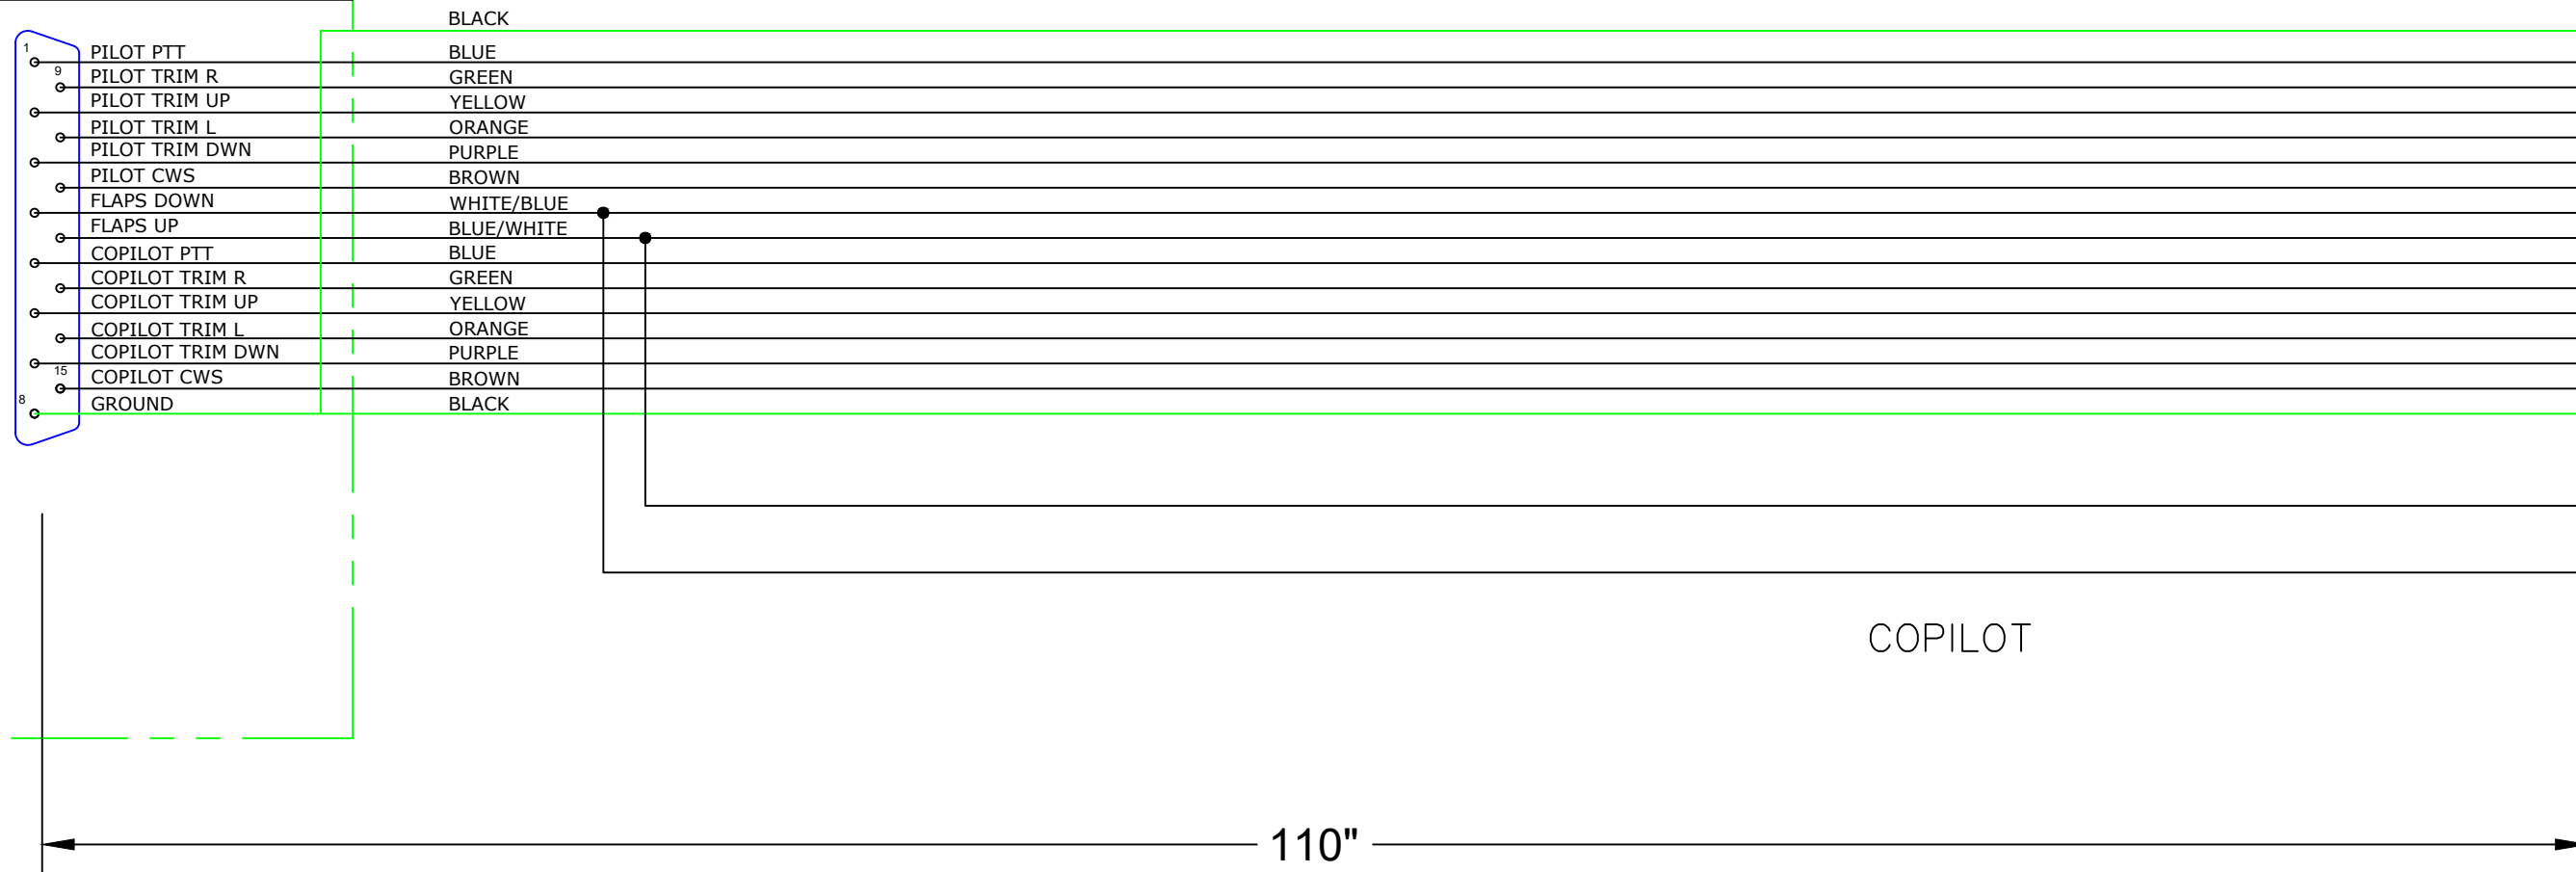

AFS Control Module

CONTROL STICKS - DSUB 15 Male

10	220"	T-22-WHT/BLU	22 Ga	White Blue Tefzel Wire
9	220"	T-22-BLU/WHT	22 Ga	Blue White Tefzel Wire
8	220"	T-22-BLU	22 Ga	Blue Tefzel Wire
7	220"	T-22-GRN	22 Ga	Green Tefzel Wire
6	220"	T-22-YEL	22 Ga	Yellow Tefzel Wire
5	220"	T-22-ORN	22 Ga	Orange Tefzel Wire
4	220"	T-22-PUR	22 Ga	Purple Tefzel Wire
3	220"	T-22-BRN	22 Ga	Brown Tefzel Wire
2	220"	T-22-BLK	22 Ga	Black Tefzel Wire
1	1	50115MA		DSUB 15 CONNECTOR ASSEMBLY

ITEM	QTY	PART #	DESCRIPTION
------	-----	--------	-------------

NOTES:

DATE 6/27/23	SCALE NONE
DRN: RJH	APPR: RJH

REV	DATE	DESCRIPTION	REV BY
6	10/1/2023	Swapped Flaps Up and Down Pins	RJH

<small>This drawing is the property of Advanced Flight Systems Inc. and contains confidential information. It is not to be copied, reproduced or used without written approval.</small>		TITLE ACM Generic Control Stick Harness	P/N 57861	REV. B 6
---	--	--	------------------	-----------------