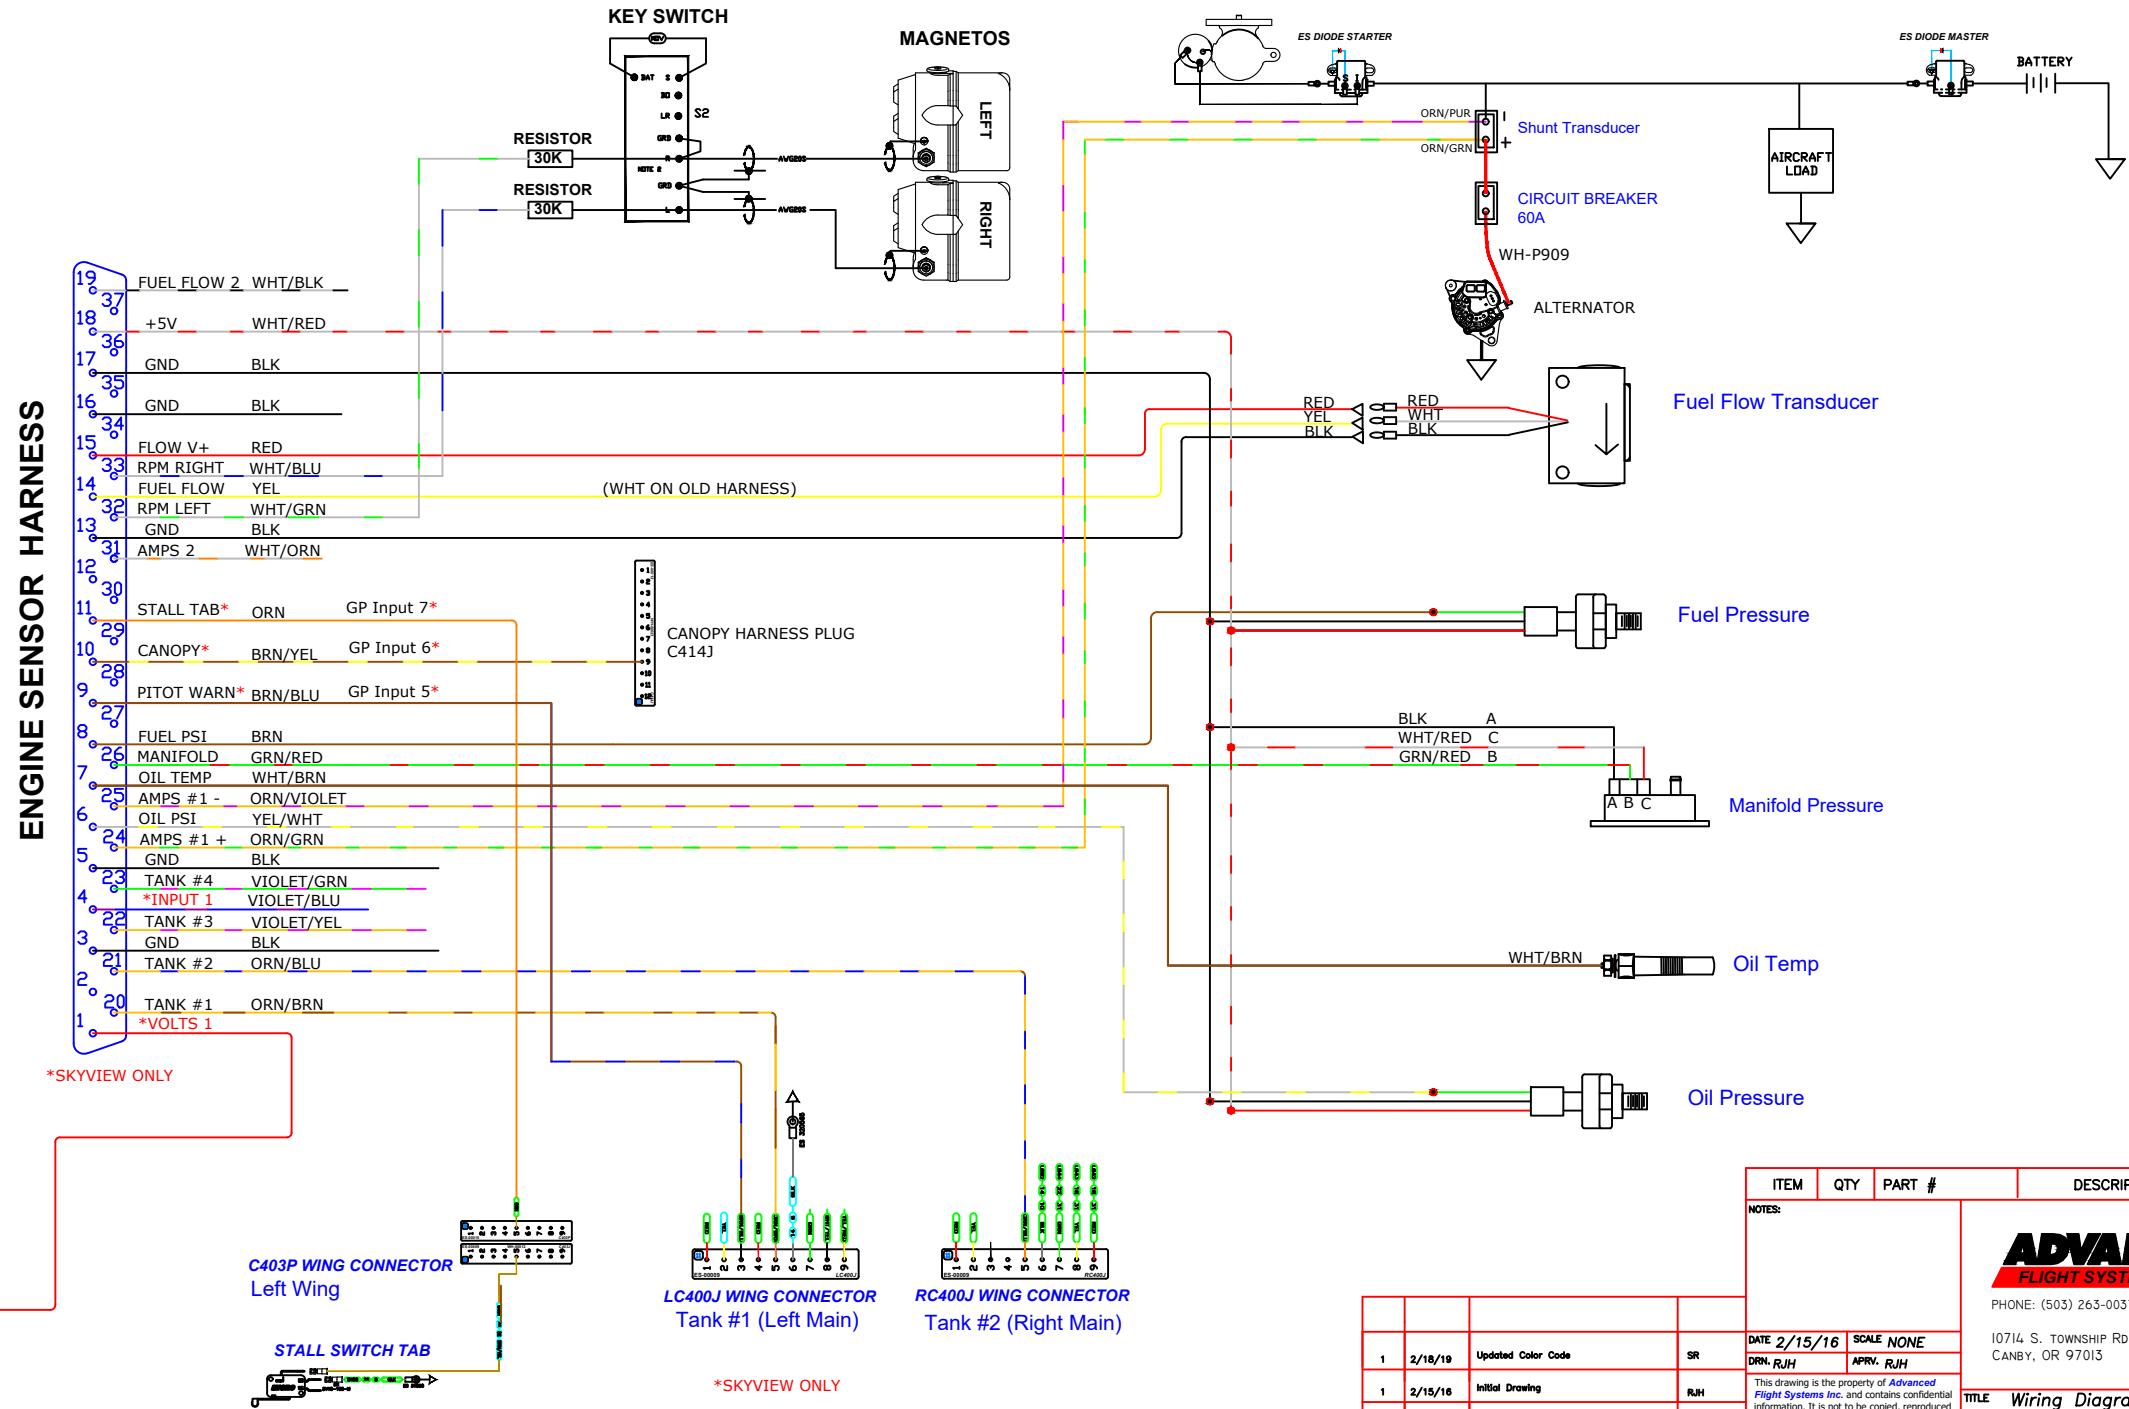

SV-EMS-220

Advanced-SV Network
DB-9 Female

SV-NETWORK

***NOTE AF-5000 EFIS ONLY
PIN 5 MUST BE JUMPERED TO PIN 7 TO
POWER THE FUEL FLOW TRANSDUCER**

C403P WING CONNECTOR
Left Wing

LC400J WING CONNECTOR
Tank #1 (Left Main)

RC400J WING CONNECTOR
Tank #2 (Right Main)

STALL SWITCH TAB

*SKYVIEW ONLY

ITEM	QTY	PART #	DESCRIPTION
NOTES:			
ADVANCED FLIGHT SYSTEMS INC.			
PHONE: (503) 263-0037 FAX: (503) 263-1138			
10714 S. TOWNSHIP RD CANBY, OR 97013			
1	2/18/19	Updated Color Code	SR
1	2/15/16	Initial Drawing	RJH
REV	DATE	DESCRIPTION	REV BY
DATE 2/15/16 SCALE NONE			DRN: RJH APPR: RJH
This drawing is the property of Advanced Flight Systems Inc. and contains confidential information. It is not to be copied, reproduced or used without written approval.			
TITLE Wiring Diagram SV-EMS RV-14 Harness			P/N 53914 REV. 8