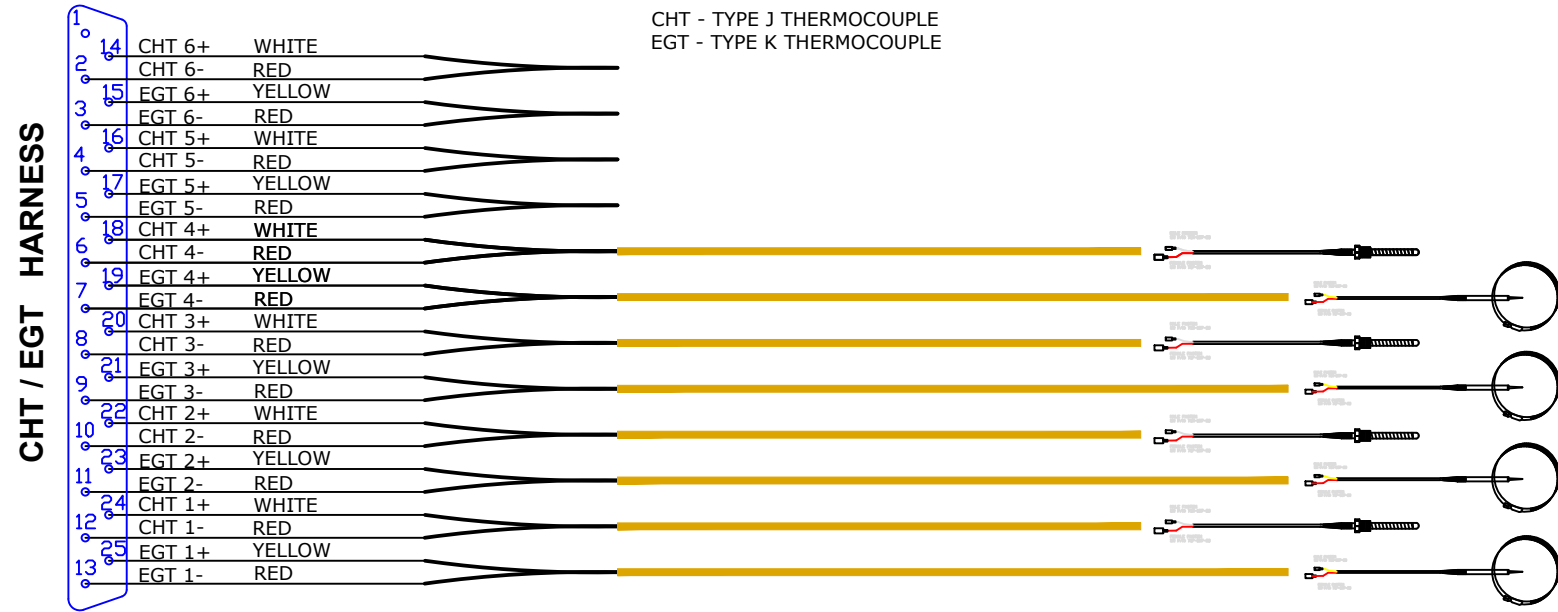

SV-EMS-220

Advanced-SV Network
DB-9 Female

SV-NETWORK

***NOTE AF-5000 EFIS ONLY
PIN 5 MUST BE JUMPERED TO PIN 7 TO
POWER THE FUEL FLOW TRANSDUCER**

C403P WING CONNECTOR
Left Wing

LC400J WING CONNECTOR
Tank #1 (Left Main)

RC400J WING CONNECTOR
Tank #2 (Right Main)

STALL SWITCH TAB

*SKYVIEW ONLY

ITEM	QTY	PART #	DESCRIPTION
NOTES:			
ADVANCED FLIGHT SYSTEMS INC.			
PHONE: (503) 263-0037 FAX: (503) 263-1138			
10714 S. TOWNSHIP RD CANBY, OR 97013			
1	2/18/19	Updated Color Code	SR
1	2/15/16	Initial Drawing	RJH
REV	DATE	DESCRIPTION	REV BY
DATE 2/15/16 SCALE NONE			DRN: RJH APPR: RJH
This drawing is the property of Advanced Flight Systems Inc. and contains confidential information. It is not to be copied, reproduced or used without written approval.			
TITLE Wiring Diagram SV-EMS RV-14 Harness			P/N 53914 REV. 8