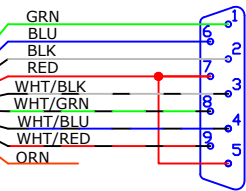

SV-EMS-220

Advanced-SV Network
DB-9 Female

SV-NETWORK

***NOTE AF-5000 EFIS ONLY
PIN 5 MUST BE JUMPERED TO PIN 7 TO
POWER THE FUEL FLOW TRANSDUCER**

C403P WING CONNECTOR
Left Wing

LC400J WING CONNECTOR
Tank #1 (Left Main)

RC400J WING CONNECTOR
Tank #2 (Right Main)

STALL SWITCH TAB

*SKYVIEW ONLY

ITEM	QTY	PART #	DESCRIPTION
NOTES:			
ADVANCED FLIGHT SYSTEMS INC.			
PHONE: (503) 263-0037 FAX: (503) 263-1138			
10714 S. TOWNSHIP RD CANBY, OR 97013			
1	2/18/19	Updated Color Code	SR
1	2/15/16	Initial Drawing	RJH
REV	DATE	DESCRIPTION	REV BY
DATE 2/15/16 SCALE NONE			DRN: RJH APPR: RJH
This drawing is the property of Advanced Flight Systems Inc. and contains confidential information. It is not to be copied, reproduced or used without written approval.			
TITLE Wiring Diagram SV-EMS RV-14 Harness			P/N 53914 REV. 8