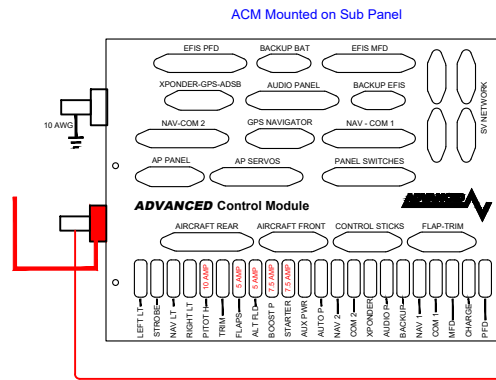

SV-EMS-220

Advanced-SV Network
DB-9 Female

SV-NETWORK

***NOTE AF-5000 EFIS ONLY
PIN 5 MUST BE JUMPERED TO PIN 7 TO
POWER THE FUEL FLOW TRANSDUCER**

C403P WING CONNECTOR
Left Wing

LC400J WING CONNECTOR
Tank #1 (Left Main)

RC400J WING CONNECTOR
Tank #2 (Right Main)

STALL SWITCH TAB

*SKYVIEW ONLY

ITEM	QTY	PART #	DESCRIPTION
NOTES:			
ADVANCED FLIGHT SYSTEMS INC.			
PHONE: (503) 263-0037 FAX: (503) 263-1138			
10714 S. TOWNSHIP RD CANBY, OR 97013			
1	2/18/19	Updated Color Code	SR
1	2/15/16	Initial Drawing	RJH
REV	DATE	DESCRIPTION	REV BY
DATE 2/15/16 SCALE NONE			DRN: RJH APPR: RJH
This drawing is the property of Advanced Flight Systems Inc. and contains confidential information. It is not to be copied, reproduced or used without written approval.			
TITLE Wiring Diagram SV-EMS RV-14 Harness			P/N 53914 REV. 8