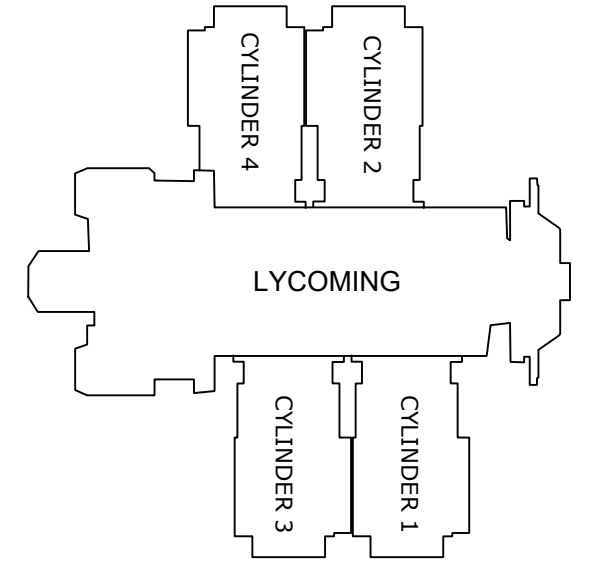

SV-EMS-220

Advanced-SV Network
DB-9 Female

SV-NETWORK

***NOTE AF-5000 EFIS ONLY
PIN 5 MUST BE JUMPERED TO PIN 7 TO
POWER THE FUEL FLOW TRANSDUCER**

C403P WING CONNECTOR
Left Wing

LC400J WING CONNECTOR
Tank #1 (Left Main)

RC400J WING CONNECTOR
Tank #2 (Right Main)

STALL SWITCH TAB

*SKYVIEW ONLY

ITEM	QTY	PART #	DESCRIPTION
NOTES:			
ADVANCED FLIGHT SYSTEMS INC.			
PHONE: (503) 263-0037 FAX: (503) 263-1138			
10714 S. TOWNSHIP RD CANBY, OR 97013			
1	2/18/19	Updated Color Code	SR
1	2/15/16	Initial Drawing	RJH
REV	DATE	DESCRIPTION	REV BY
DATE 2/15/16 SCALE NONE			DRN: RJH APPR: RJH
This drawing is the property of Advanced Flight Systems Inc. and contains confidential information. It is not to be copied, reproduced or used without written approval.			
TITLE Wiring Diagram SV-EMS RV-14 Harness			P/N 53914 REV. 8